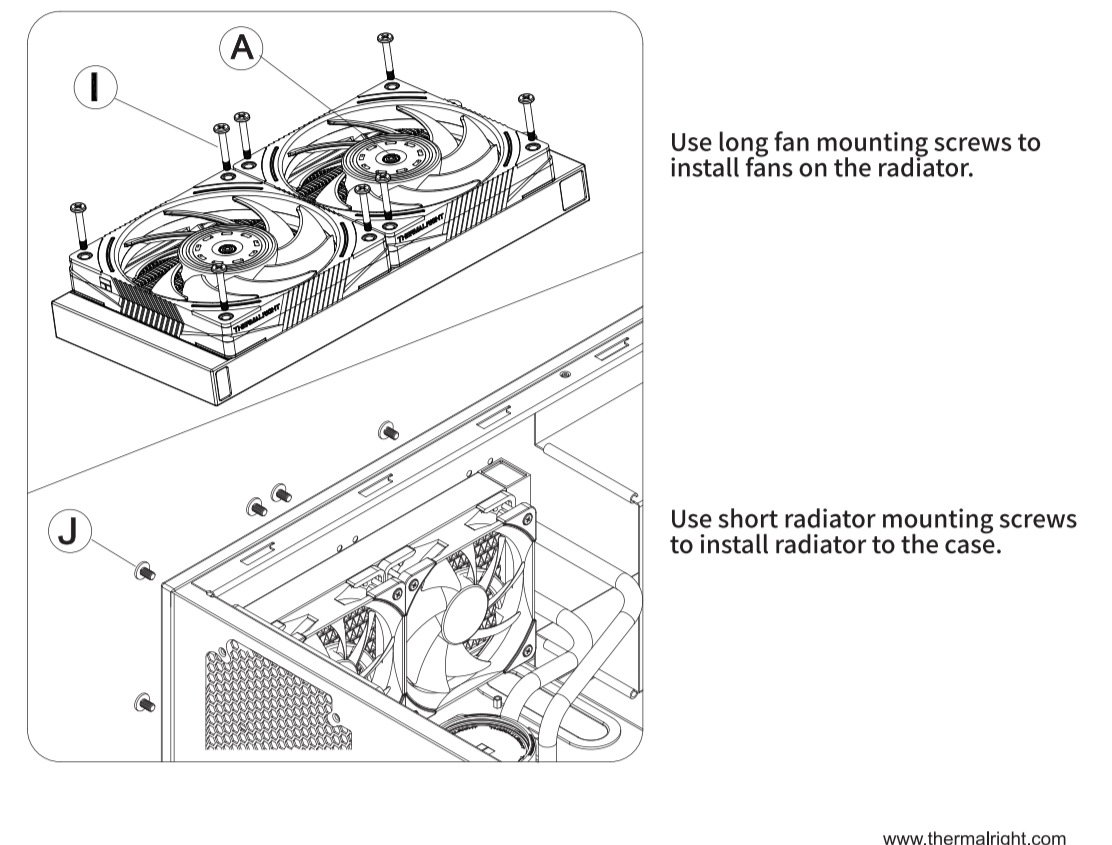

**Waterblock/Fan Guide**

**Fan&Radiator Mounting**

**风扇与冷排安装**

**INTEL LGA20XX Installation**

**INTEL LGA1700 Installation**

**INTEL LGA115X/1200 Installation**

**INTEL LGA 115X/1700 Adjust intel backplate**